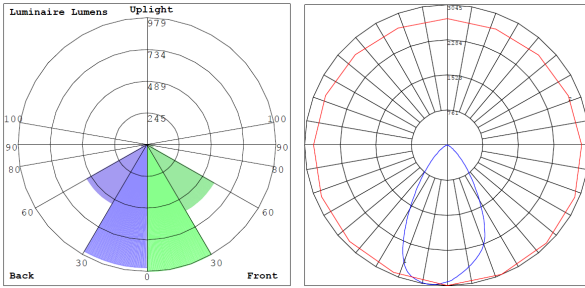

Photometrics: FLVX-MD-24W-BK

BUG Rating: B2-U0-G0