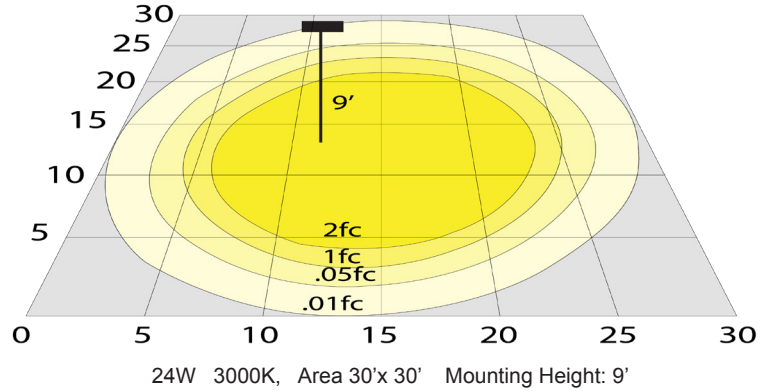

24W 3000K, Area 30'x 30' Mounting Height: 9'