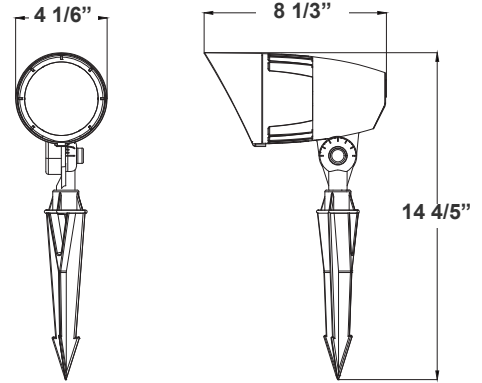

Type: _____

14 4/5" (H) x 4 1/6" (W) x 8 1/3" (D)

The fixture has classic traditional appearance, professional light distribution design, 90-degree beam angle, ideal for park landscaping, garden, architectural landscape lighting, suitable for wet locations

Features

- Die-cast Aluminum Housing with Powder Coat Finish (Black)
- 1/2" Threaded Knuckle Stem
- 7-Year Warranty
- Lens Type: Plaid Tempered Glass + Aluminum Reflectors

Technical Specifications

Electrical:

- Voltage: 12V AC/DC
- Power Factor: >0.9
- Wattage: 24W
- Input current: 1A Max
- Efficacy: 120LPW

Mechanical:

- Die-cast Aluminum Housing with Powder Coat Finish (Black)
- Solid State Lighting Technology for Long Life, No Maintenance Needed and High-Efficiency
- High Conductive Aluminum LED Board
- 8-1/2" PC Spike Included
- 1/2" Threaded Knuckle Stem
- IP Rating: IP65
- Operating Temperature: -40°F to 104°F
- Suitable for Wet Locations
- Rotatable Shroud with Set Screw
- 7-Year Warranty